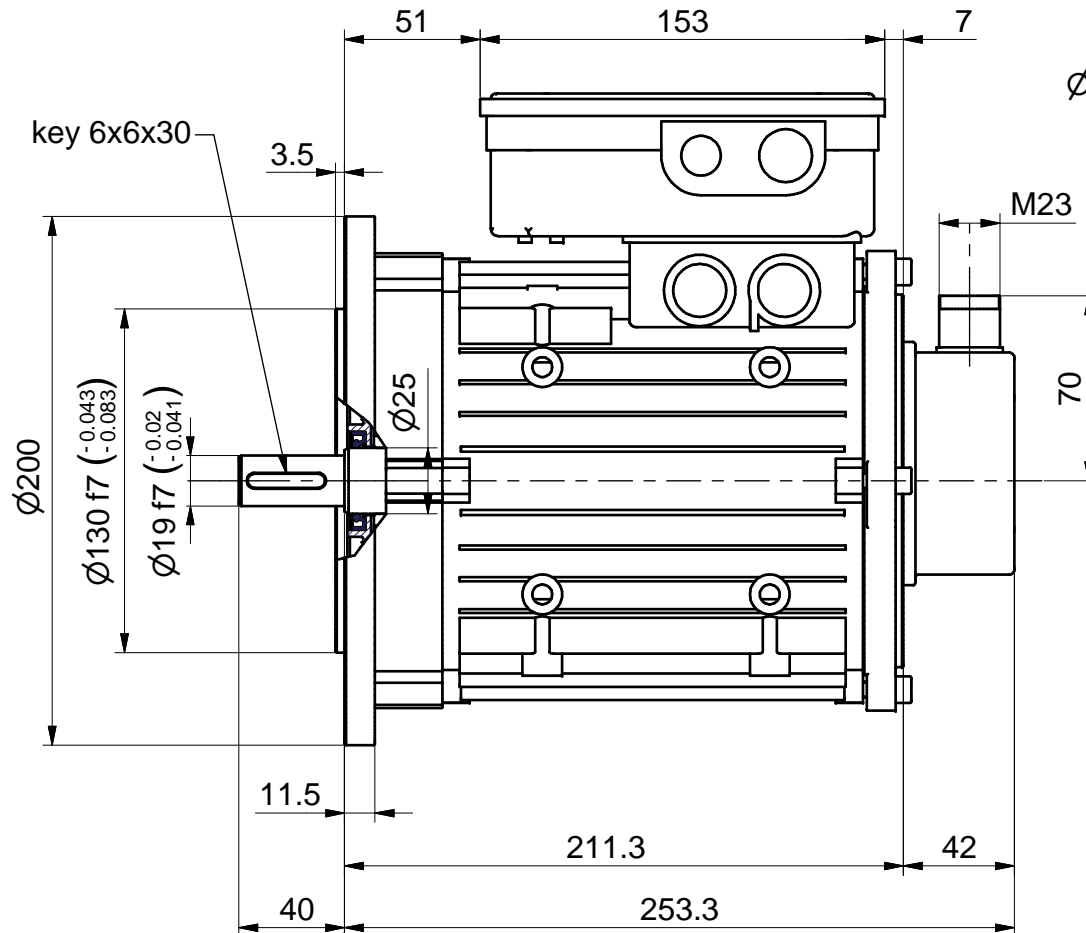

BL MOTOR

Code:

B5-BN80

TECHNICAL DATA

BRUSHLESS MOTOR B5-BN80 - 6P resolver - M23 connector - NO BRAKE