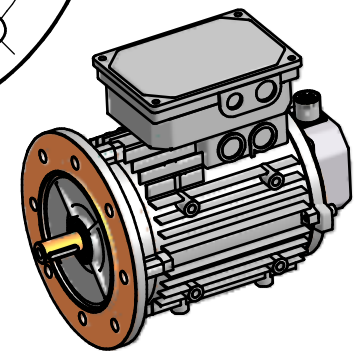

BL MOTOR

Code:

B5-BN80

TECHNICAL DATA

BRUSHLESS MOTOR B5-BN80 - 6P resolver - M23 connector - NO BRAKE