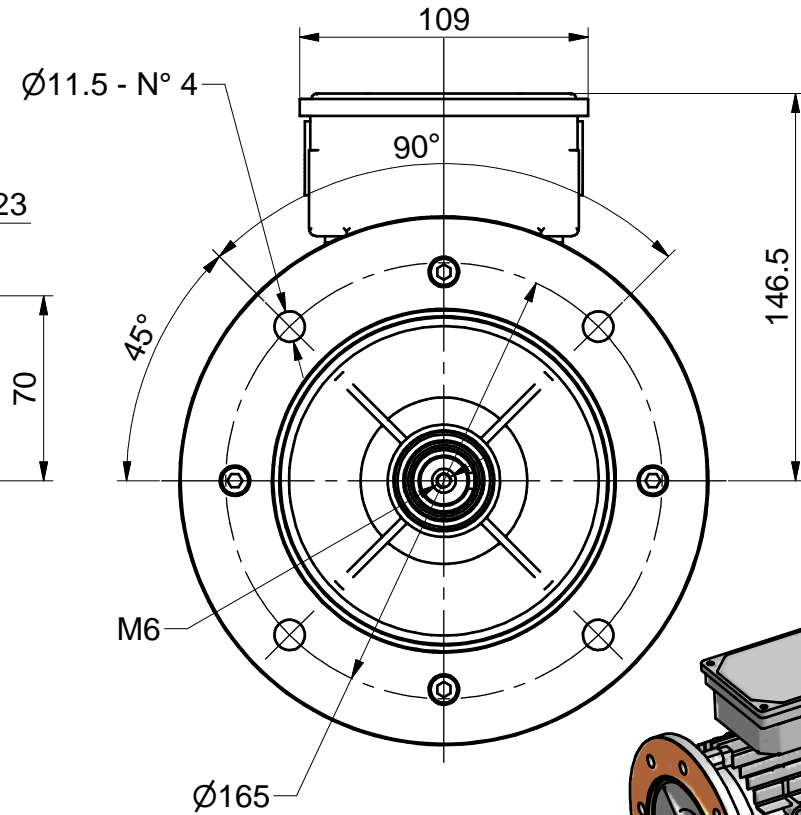

BL MOTOR

Code:

B5-BN80

TECHNICAL DATA

BRUSHLESS MOTOR B5-BN80 - 6P resolver - M23 connector - NO BRAKE