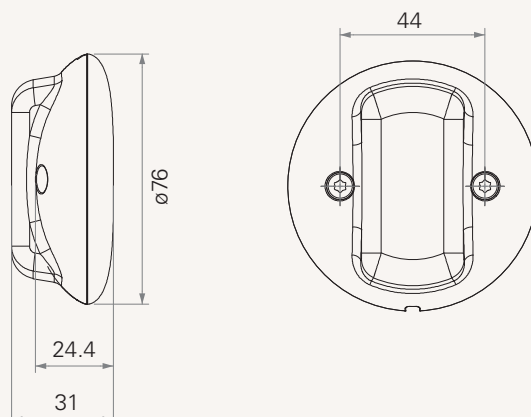

TMM3

series

Product Segments

- **Comfort Motion**

General Features

Massage motor
12V DC or 24V DC
Suitable for leisure chairs

Drawing

Standard Dimensions
(mm)

TMM3 Ordering Key

TMM3

Version: 20130705-A

	Voltage	1 = 12V	2 = 24V	
	Color	1 = Black	A = Customized	
	Cable Length	1 = Straight, 1000mm	2 = Straight, 2000mm	A = Customized
	Plug	2 = Tinned leads	F = Molex 2pin	A = Customized