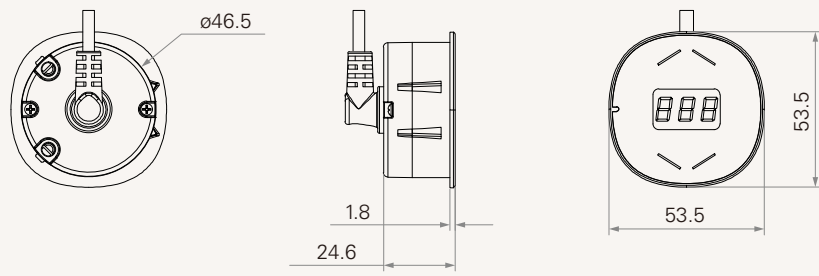

TDH4

series

Product Segments

- **Ergo Motion**

Maximum available buttons	2
Color	Black or customized
With LCD panel that shows the height of the desk	
Mounted on the desk top	
Especially designed for adjustable height desk application	

Drawing

Standard Dimensions
(mm)

TDH4

Version: 20150203-A

	Plug	1 = RJ 10pin, 180°, for TC6/TC9/extension cable (Round) 6 = RJ 10pin, 180°, for TC11/TC15/TC16 (Flat)	A = Customized
	Color	1 = Black	A = Customized
	Membrane Color	1 = Black	A = Customized
	Cable Length	1 = Straight, 1000mm 2 = Straight, 2000mm	A = Customized
	Unit	1 = Metric system (cm)	