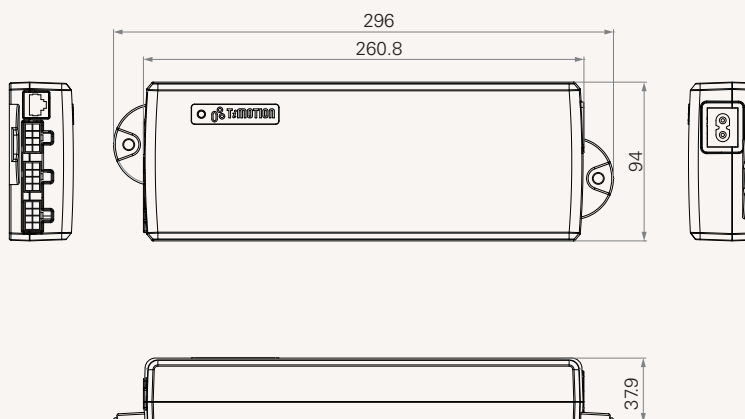

TC16

series

Product Segments

• Ergo Motion

Built-in transformer type	SMPS
Maximum output	29V DC, 10.0A
Plug support	EU, USA, AUS, UK, JPN
Number of actuators	3
Color	Black
0.06W standby power consumption	
Especially designed for adjustable height desk application	
Support synchronous movement	

Drawing

Standard Dimensions
(mm)

TC16

Version: 20150608-D

	Plug	1 = EU 2 = USA	3 = AUS 4 = UK	5 = JPN
	Color	1 = Black		
	Cable Length	1 = Straight, 1500mm	2 = Straight, 2000mm	3 = Straight, 4000mm
	Transformer	1 = SPM-120C (4A, 0.1W standby, 100~240V) 4 = SPM-72C (2.5A, 0.1W standby, 100~240V)		5 = SPM-120 (4A, 0.5W standby, 100~240V) 8 = SPM-72 (2.5A, 0.5W standby, 100~240V)