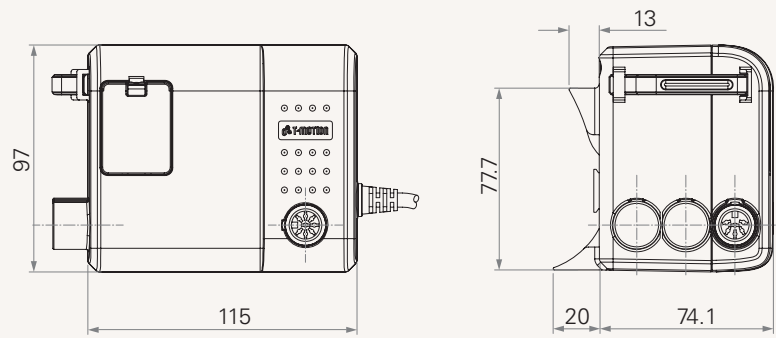

**Drawing**

Standard Dimensions  
(mm)

## TC2

Version: 20150507-G

	<b>Voltage</b>	1 = 100V AC	2 = 120V AC	3 = 230V AC	4 = 100~240V AC (SMPS)
	<b>Plug</b>	1 = EU 2 = US	3 = AUS 4 = UK	5 = JPN A = Others	
	<b>Number of Actuators</b>	1 = 1	2 = 2	3 = 3	
	<b>Color</b>	1 = Black		2 = Grey (Pantone 428C)	
	<b>Cable Length</b>	1 = Straight, 2000mm	2 = Straight, 4000mm	A = Customized	