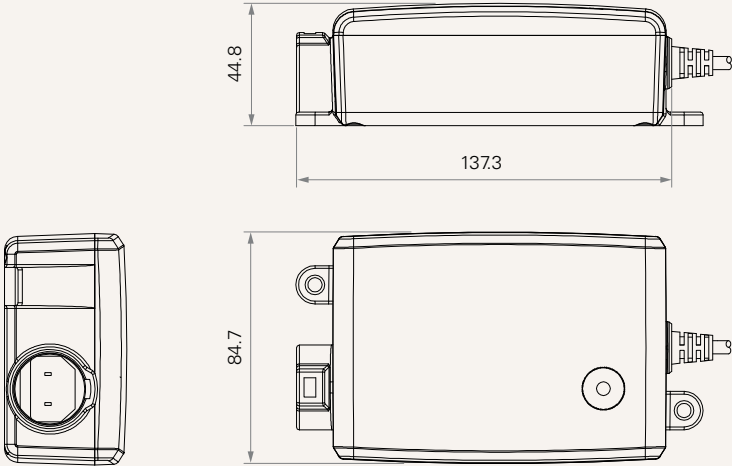

## General Features

IP rating	Up to IP66
Option	Charging cradle
Designed specifically to recharge the TBB7 and TC12	
Lithium battery	

**Drawing**

Standard Dimensions  
(mm)

## TBC3

Version: 20211213-B

---

<b>AC Plug</b>	1 = EU 2 = US	3 = AU 4 = UK	5 = JP
----------------	------------------	------------------	--------

---

<b>Color</b>	2 = Pantone428C
--------------	-----------------

---

<b>Cable Length (mm) &amp; Plug</b>	5 = AC cable: straight 2000; DC cable: straight 1000, DC plug, 180° 6 = AC cable: straight 2000; DC cable: straight 1000, DC plug, 90°
-------------------------------------	---